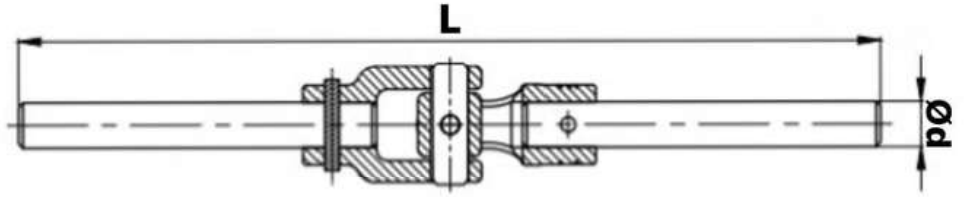

## Mafsal / Joint

# ATAVALVE

PARÇA ADI PART NAME	MALZEME MATERIAL
GÖVDE / BODY	RG5
MİL / STEM	SAE 1040
PİM / PIN	SAE 1040

SIZE	Ød	FACE TO FACE (L)
KUÇUK BOY MAFSAL SMALL JOINT	20	375
BÜYÜK BOY MAFSAL LARGE JOINT	25	435