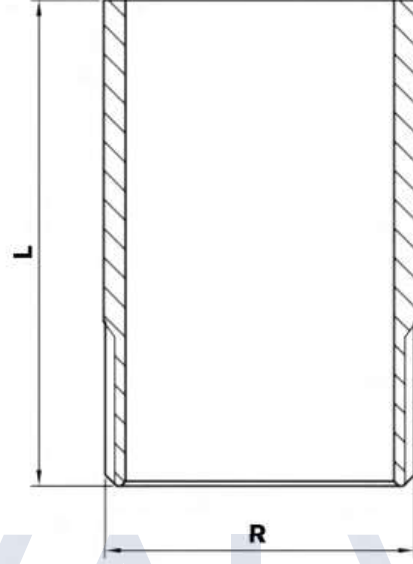

Dişli Boru / Screw Pipe

ATAVALVE

SIZE	L	R
DN15	100	1/2"
DN20	100	3/4"
DN25	100	1"
DN32	100	1-1/4"
DN40	100	1-1/2"
DN50	100	2"
DN65	100	2-1/2"
DN80	100	3"
DN100	100	4"