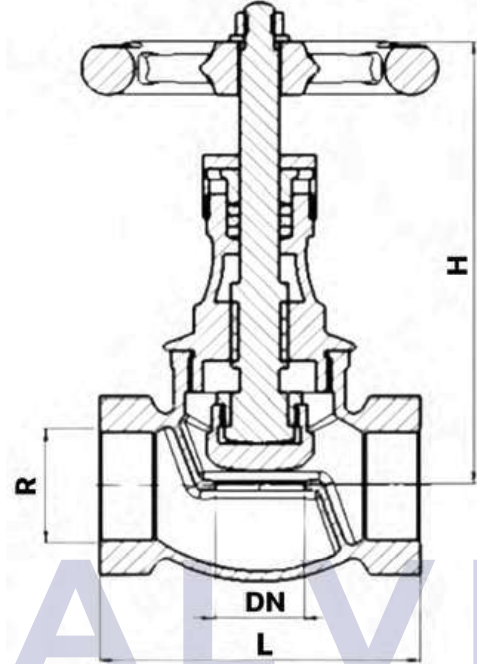

Glob Vana (Düz Tip, Dişli, Bronz) / Globe Valve (Straight Type, Threaded, Bronze)

| PARÇA ADI PART NAME | MALZEME MATERIAL |
|------------------------|---------------------|
| GÖVDE / BODY | RG5 |
| KAPAK / COVER | BRONZE |
| KLAPPE / DISC | RG5 |
| HENDİL / HANDWHEEL | GG25 |

| SIZE | CODE IMPA | R | H | FACE TO FACE (L) |
|------|--------------|--------|-----|---------------------|
| DN15 | 755103 | 1/2" | 95 | 60 |
| DN20 | 755104 | 3/4" | 110 | 70 |
| DN25 | 755105 | 1" | 120 | 80 |
| DN32 | 755106 | 1-1/4" | 145 | 95 |
| DN40 | 755107 | 1-1/2" | 155 | 105 |
| DN50 | 755108 | 2" | 185 | 130 |