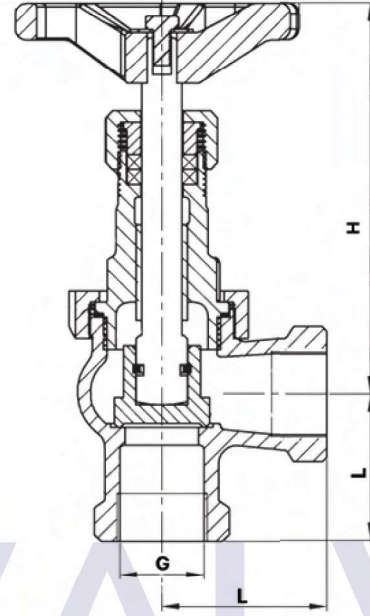

Glob Vana (Gönge Tip, Dişli, Bronz) / Globe Valve (Angle Type, Threaded, Bronze)

PARÇA ADI PART NAME	MALZEME MATERIAL
GÖVDE / BODY	RG5
KAPAK / COVER	BRONZE
KLAPE / DISC	RG5
HENDİL / HANDWHELL	GG25

SIZE	CODE IMPA	G	H	FACE TO FACE (L)
DN15	755113	1/2"	95	32
DN20	755114	3/4"	115	40
DN25	755115	1"	120	46
DN32	755116	1-1/4"	135	51
DN40	755117	1-1/2"	140	58
DN50	755118	2"	165	61