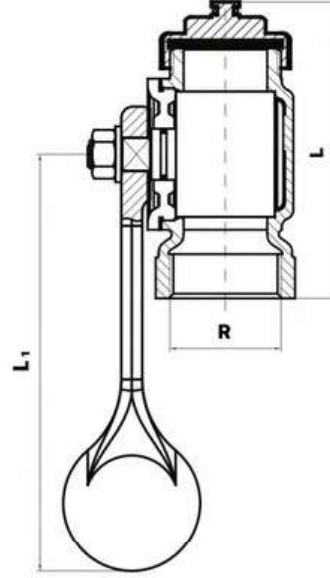

Agırlıklı Iskandil Vanası (Bronz) / Sounding Cock (Bronze)

ATAVALVE

PARÇA ADI PART NAME	MALZEME MATERIAL
GÖVDE / BODY	RG5
SİLİNDİR / CYLINDER	RG5
KAPAK / BONNET	RG5
KOL / LEVER	GGG 40.3

SIZE	R	FACE TO FACE (L)	FACE TO FACE (L1)
DN40	1-1/2"	130	180
DN50	2"	140	180